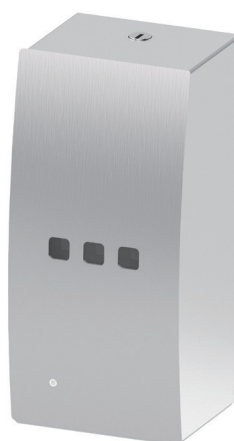

Automatic Soap Dispenser 酒精/手部清潔液自動給皂機 Liquid / Foam / Alcohol Spray SUS304 with #4 Satin Finish

Option:

- A692-L / Liquid
- A692-F / Foam
- A692-SP / Alcohol Spray

Capacity : 1L(33.8 fl.oz)
Size : W4.7xH10xD4 inch
Sensing Distance : 10 ± 2 cm
Soap Volume : 0.8-1.0 c.c.
Power Supply : C battery*4(2號電池*4)

inner structure

Option:

- A693-L / Liquid
- A693-F / Foam
- A693-SP / Alcohol Spray

Capacity : 1L(33.8 fl.oz)
Size : W4.5xH10xD4 inch
Sensing Distance : 10 ± 2 cm
Soap Volume: 0.8-1.0 c.c.
Power Supply : C battery*4(2號電池*4)

Option:

- A694-L / Liquid
- A694-F / Foam
- A694-SP / Alcohol Spray

Capacity : 1L(33.8 fl.oz)
Size : W4.7xH10xD4.3 inch
Sensing Distance : 10 ± 2 cm
Soap Volume : 0.8-1.0 c.c.
Power Supply : C battery*4(2號電池*4)

Option:

- A695-L / Liquid
- A695-F / Foam
- A695-SP / Alcohol Spray

Capacity : 1L(33.8 fl.oz)
Size : W4.5xH10.8xD4 inch
Sensing Distance : 10 ± 2 cm
Soap Volume : 0.8-1.0 c.c.
Power Supply : C battery*4(2號電池*4)