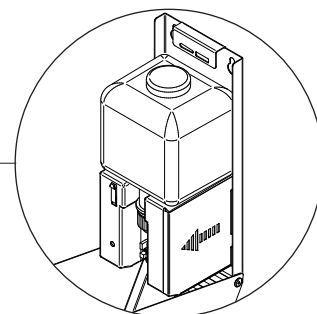

Automatic Soap Dispenser 酒精/手部清潔液自動給皂機 Liquid / Foam / Alcohol Spray SUS304 with #4 Satin Finish

Option:

- A692-L / Liquid
- A692-F / Foam
- A692-SP / Alcohol Spray

Capacity : 1L(33.8 fl.oz)
Size : W4.7xH10xD4 inch
Sensing Distance : 10 ± 2 cm
Soap Volume : 0.8-1.0 c.c.
Power Supply : C battery*4(2號電池*4)

inner structure

Option:

- A693-L / Liquid
- A693-F / Foam
- A693-SP / Alcohol Spray

Capacity : 1L(33.8 fl.oz)
Size : W4.5xH10xD4 inch
Sensing Distance : 10 ± 2 cm
Soap Volume: 0.8-1.0 c.c.
Power Supply : C battery*4(2號電池*4)

Option:

- A694-L / Liquid
- A694-F / Foam
- A694-SP / Alcohol Spray

Capacity : 1L(33.8 fl.oz)
Size : W4.7xH10xD4.3 inch
Sensing Distance : 10 ± 2 cm
Soap Volume : 0.8-1.0 c.c.
Power Supply : C battery*4(2號電池*4)

Option:

- A695-L / Liquid
- A695-F / Foam
- A695-SP / Alcohol Spray

Capacity : 1L(33.8 fl.oz)
Size : W4.5xH10.8xD4 inch
Sensing Distance : 10 ± 2 cm
Soap Volume : 0.8-1.0 c.c.
Power Supply : C battery*4(2號電池*4)